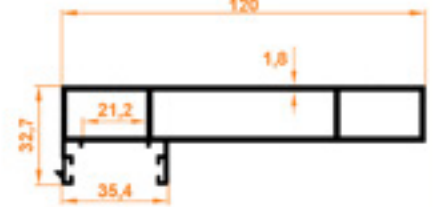

4'lü Yan Kasa
Quadruple Side Case Profile