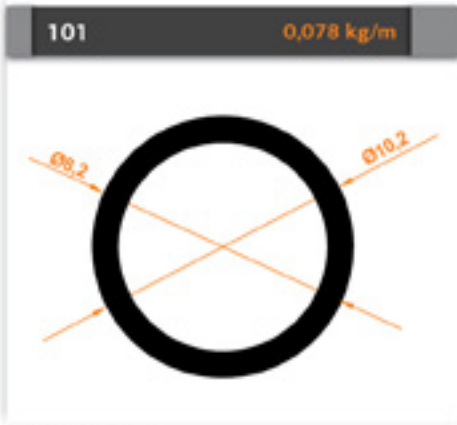

10'lü Stoplama
10 Stopping