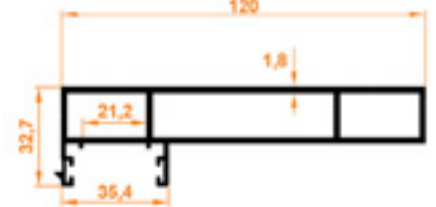

1,618 kg/m

4'lü Yan Kasa
Quadruple Side Case Profile

122

0,895 kg/m

Tek Cam Baza
Single Glass Base Profile

123

0,597 kg/m

Tek Cam Çekme Baza
Single Pull Base Profile