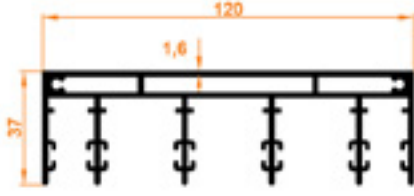

TEK CAM SÜRME BALKON PROFİL GRUBU

Single Glass Sliding Balcony Profile Group

120

1,772 kg/m

4'lü Üst Kasa
Quadruple Top Case Profile

118

1,451 kg/m