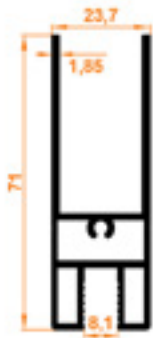

1,618 kg/m

4'lü Yan Kasa
Quadruple Side Case Profile

122

0,895 kg/m

Tek Cam Baza
Single Glass Base Profile

123

0,597 kg/m

Tek Cam Çekme Baza
Single Pull Base Profile