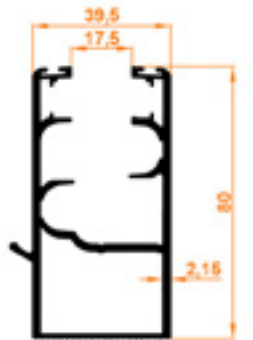

820 1,324 kg/m

Oluklu Düz Kasa Fitilli Profili
Flat Corrugated Case with Weather Stripe Profile

822 0,378 kg/m

Açılır Dikme Profili
PopUp Column Profile

816 1,515 kg/m

Fitilli Büyük Oluklu Kasa
Large Corrugated Case with Weather Stripe