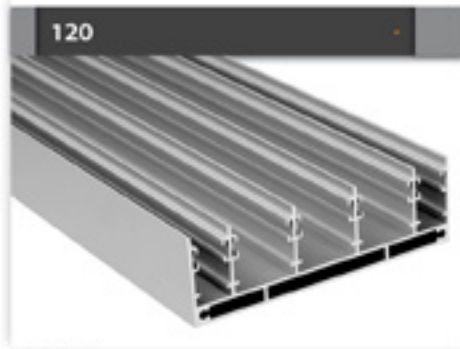

120
4'lü Üst Kasa
Quadruple Top Case Profile

Paket İçi Adet
Amount within Package

2