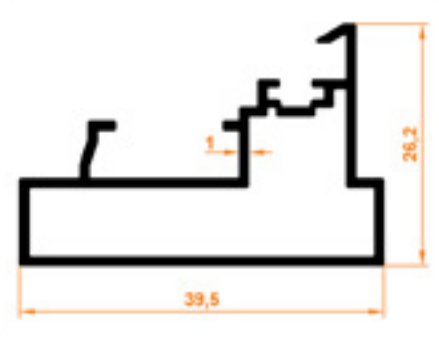

Açılır Dikme Profili
PopUp Column Profile

816 1,515 kg/m