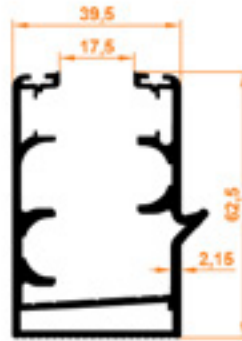

Oluklu Düz Kasa Fitilli Profili
Flat Corrugated Case with Weather Stripe Profile

822 0,378 kg/m