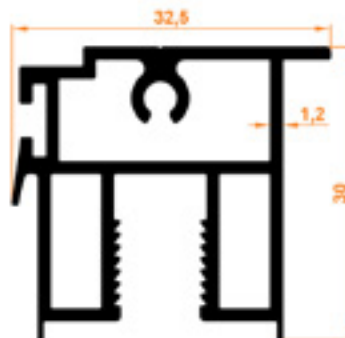

1,618 kg/m

4'lü Yan Kasa
Quadruple Side Case Profile

122

0,895 kg/m

Tek Cam Baza
Single Glass Base Profile

123

0,597 kg/m

Tek Cam Çekme Baza
Single Pull Base Profile