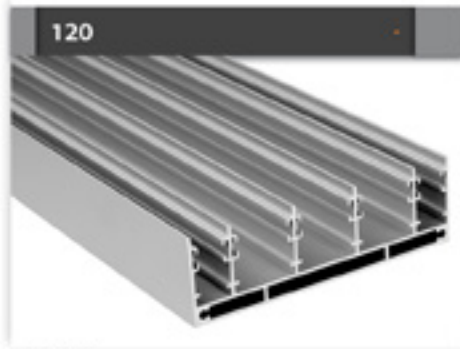

120

4'lü Üst Kasa
Quadruple Top Case Profile

Paket İçi Adet
Amount within Package

2