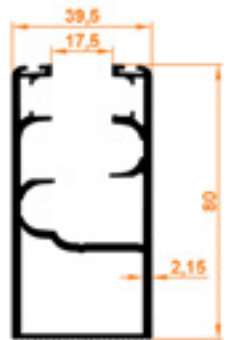

Büyük Fitilli Düz Kasa
Large Corrugated Flat Case with Weather Stripe

815 0,100 kg/m