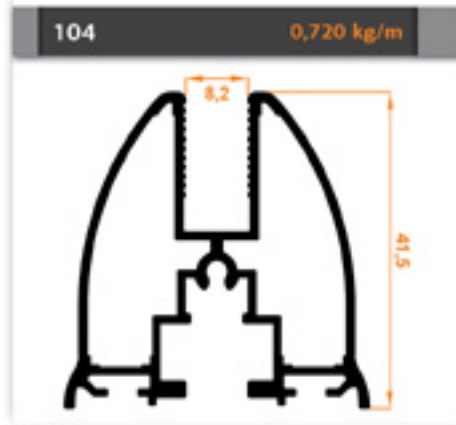

Gold Baza
Gold Base