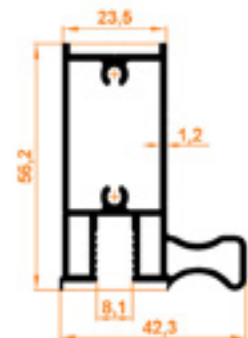

Tek Cam Tutamaklı Sürgü
Single Glass Handle Slider

129

0,748 kg/m